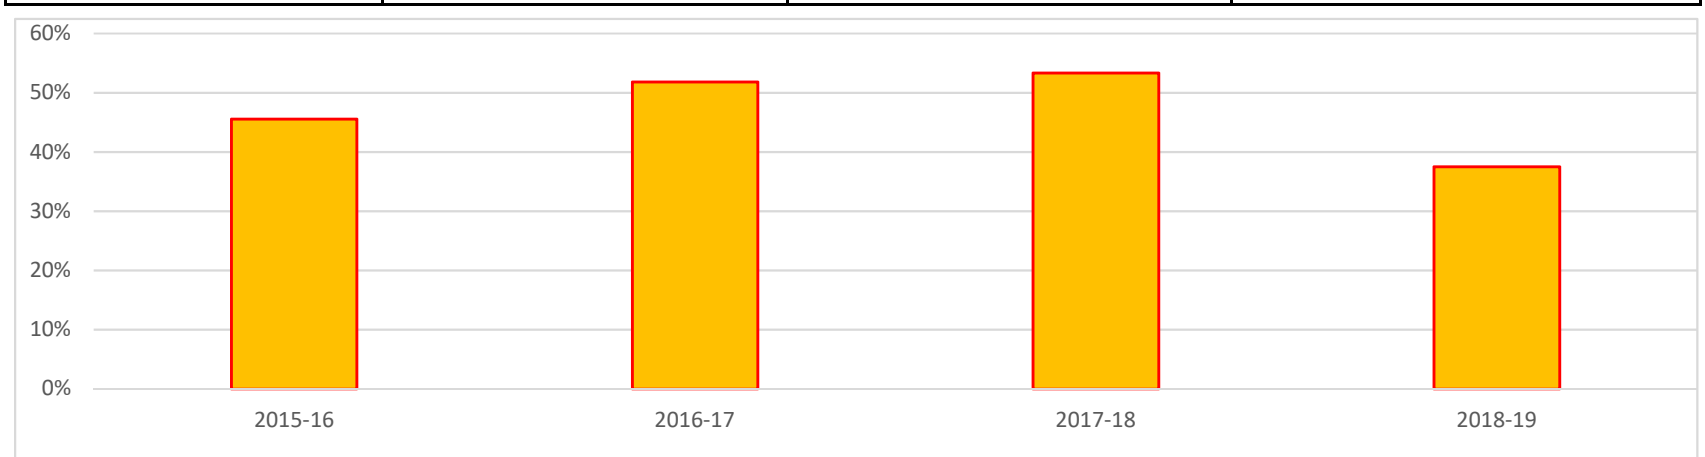

Education Highlights

Sioux City Preschool Students Meeting IGDI Benchmark			
2015-16	2016-17	2017-18	2018-19
16.58%	16.49%	11.00%	8.00%

Sioux City Kindergarten Students Meeting FAST Benchmark			
2015-16	2016-17	2017-18	2018-19
45.55%	51.85%	53.34%	37.49%