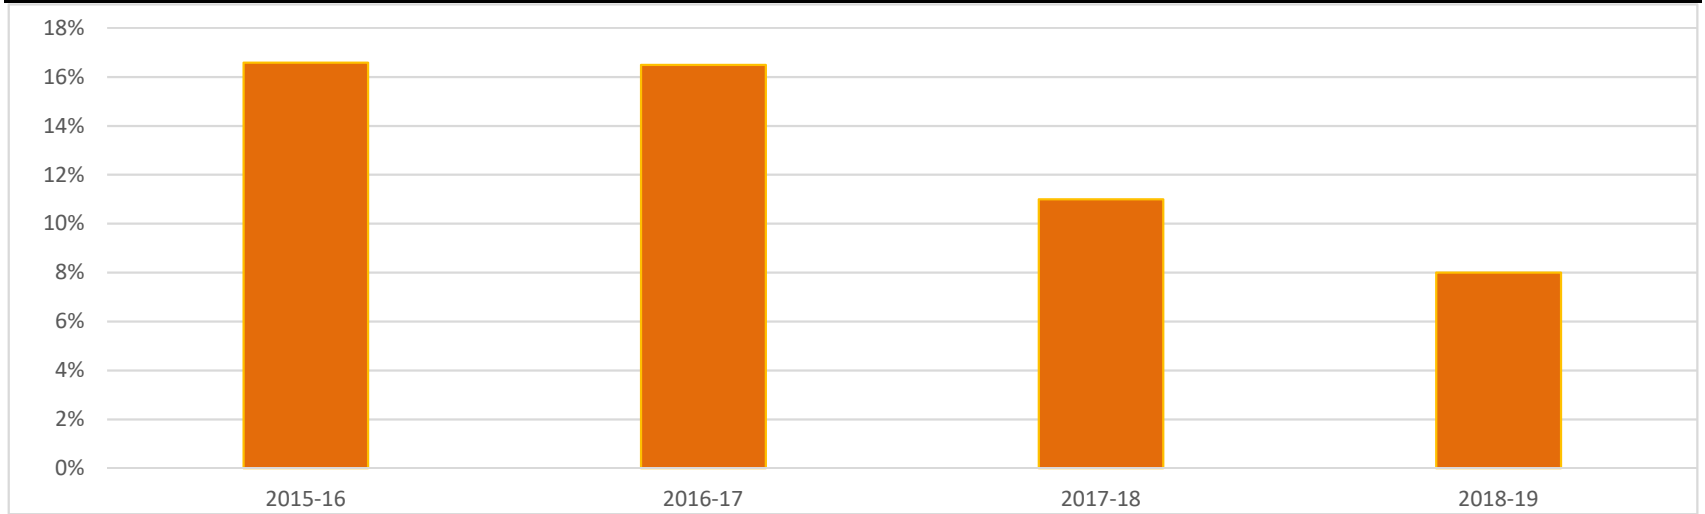

Education Highlights

Sioux City Preschool Students Meeting IGDI Benchmark			
2015-16	2016-17	2017-18	2018-19
16.58%	16.49%	11.00%	8.00%

Sioux City Kindergarten Students Meeting FAST Benchmark			
2015-16	2016-17	2017-18	2018-19
45.55%	51.85%	53.34%	37.49%