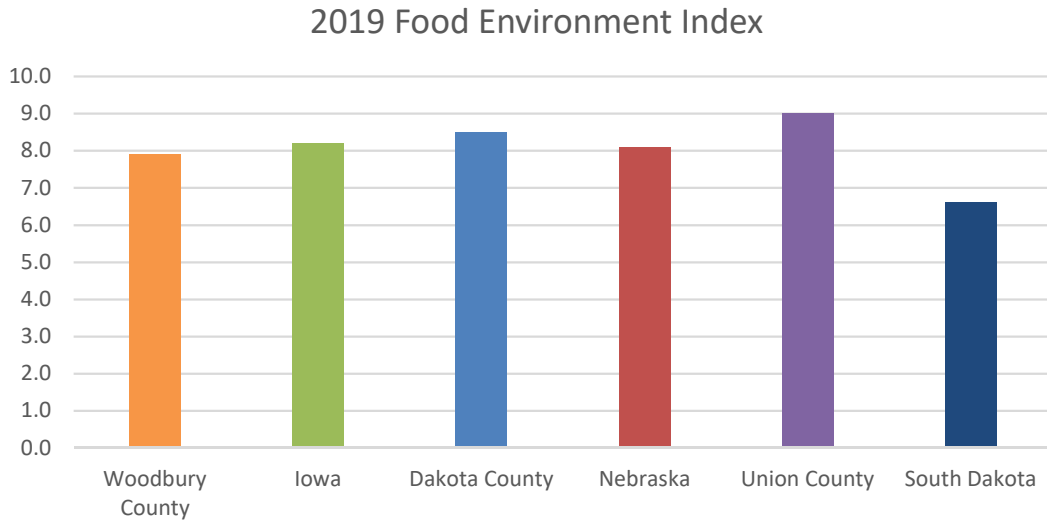

Quality of Life Highlights

2019 Food Environment Index	
Woodbury County	7.9
Iowa	8.2
Dakota County	8.5
Nebraska	8.1
Union County	9.0
South Dakota	6.6

2019 Exercise Opportunities	
Woodbury County	94%
Iowa	83%
Dakota County	88%
Nebraska	84%
Union County	72%
South Dakota	72%