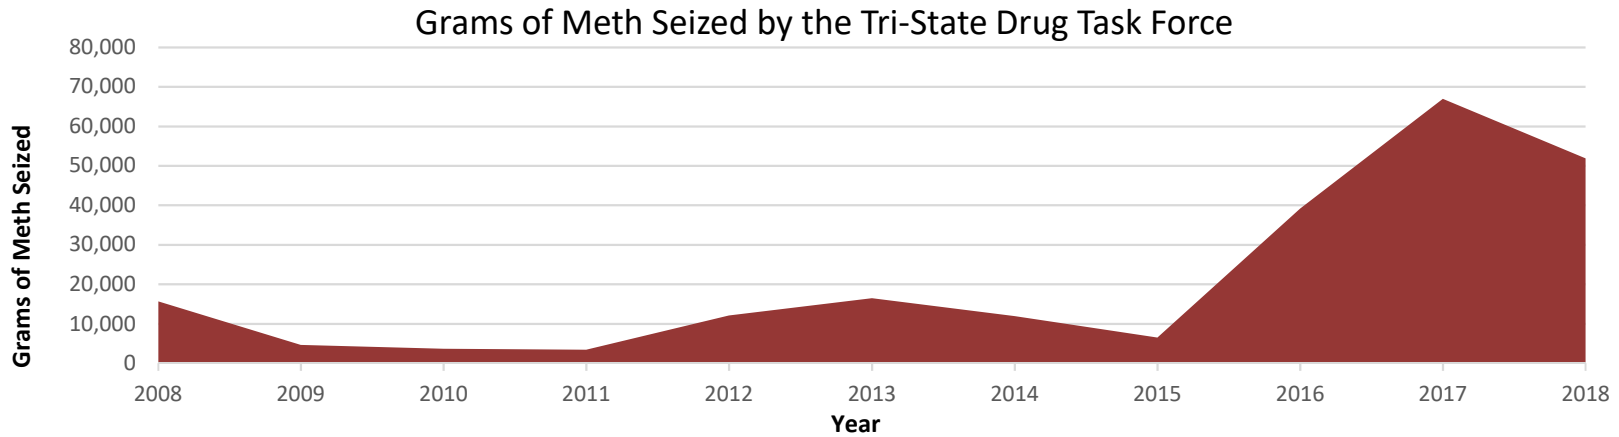

Safety Highlights										
Juvenile Arrests										
	2008	2009	2010	2011	2012	2013	2014	2015	2016	2017
Woodbury County	1,806	1,572	1,491	1,406	1,274	1,096	1,172	1,057	737	1,014
	2008	2009	2010	2011	2012	2013	2014	2015	2016	2017
Dakota County	274	336	251	312	266	228	155	156	129	96

Woodbury County Juvenile Arrests

Dakota County Juvenile Arrests

Safety Highlights											
Grams of Methamphetamine Seized by Tri-State Drug Task Force											
	2008	2009	2010	2011	2012	2013	2014	2015	2016	2017	2018
Grams of Meth	15,659	4,631	3,636	3,386	12,107	16,481	11,875	6,509	39,158	67,023	51,888

Confirmed Abused Children in Woodbury County											
	2008	2009	2010	2011	2012	2013	2014	2015	2016	2017	2018
Abused Children	507	481	540	464	411	494	350	447	448	654	594