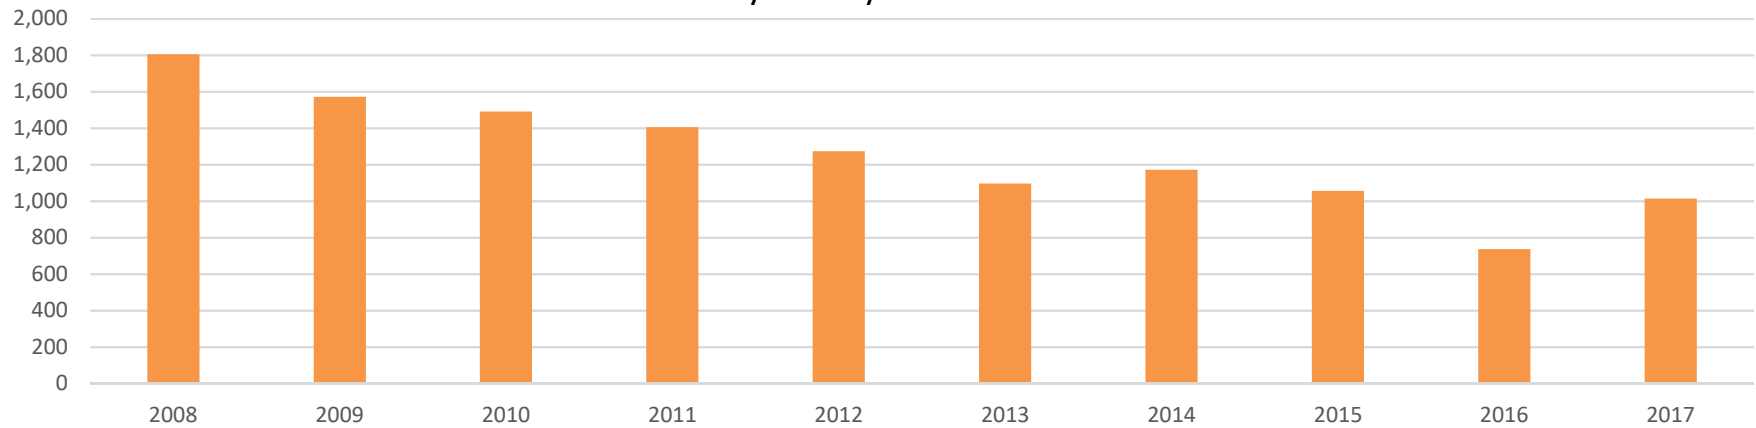

Safety Highlights										
Juvenile Arrests										
	2008	2009	2010	2011	2012	2013	2014	2015	2016	2017
Woodbury County	1,806	1,572	1,491	1,406	1,274	1,096	1,172	1,057	737	1,014
	2008	2009	2010	2011	2012	2013	2014	2015	2016	2017
Dakota County	274	336	251	312	266	228	155	156	129	96

Woodbury County Juvenile Arrests

Dakota County Juvenile Arrests

Safety Highlights											
Grams of Methamphetamine Seized by Tri-State Drug Task Force											
	2008	2009	2010	2011	2012	2013	2014	2015	2016	2017	2018
Grams of Meth	15,659	4,631	3,636	3,386	12,107	16,481	11,875	6,509	39,158	67,023	51,888

Confirmed Abused Children in Woodbury County											
	2008	2009	2010	2011	2012	2013	2014	2015	2016	2017	2018
Abused Children	507	481	540	464	411	494	350	447	448	654	594