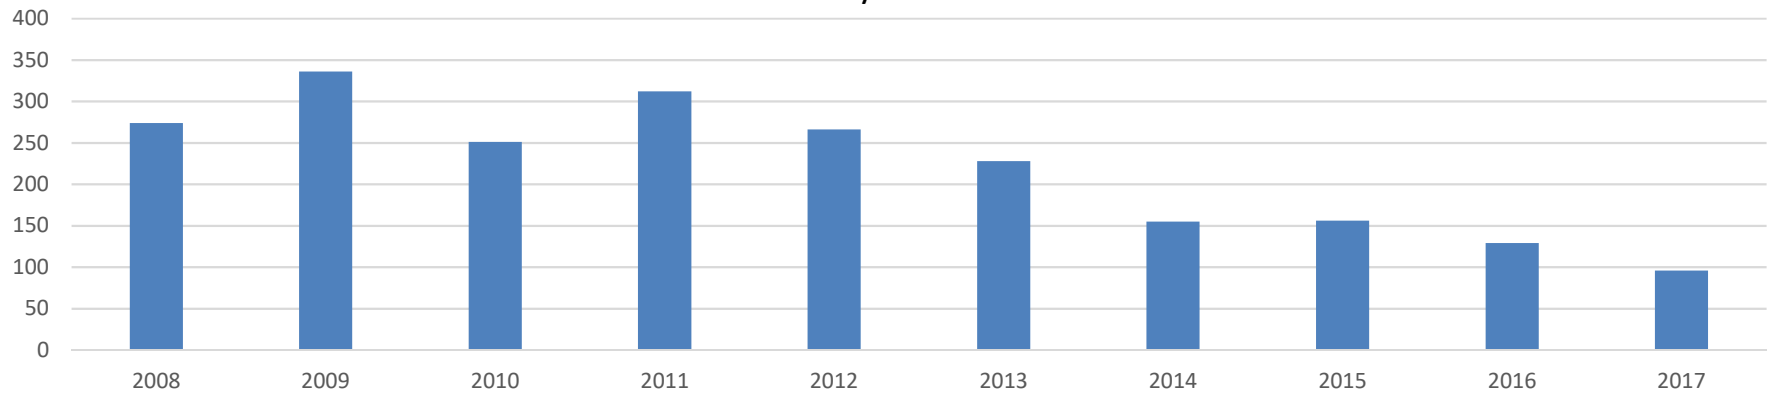

Safety Highlights										
Juvenile Arrests										
	2008	2009	2010	2011	2012	2013	2014	2015	2016	2017
Woodbury County	1,806	1,572	1,491	1,406	1,274	1,096	1,172	1,057	737	1,014
	2008	2009	2010	2011	2012	2013	2014	2015	2016	2017
Dakota County	274	336	251	312	266	228	155	156	129	96

Woodbury County Juvenile Arrests

Dakota County Juvenile Arrests

Safety Highlights											
Grams of Methamphetamine Seized by Tri-State Drug Task Force											
	2008	2009	2010	2011	2012	2013	2014	2015	2016	2017	2018
Grams of Meth	15,659	4,631	3,636	3,386	12,107	16,481	11,875	6,509	39,158	67,023	51,888

Confirmed Abused Children in Woodbury County											
	2008	2009	2010	2011	2012	2013	2014	2015	2016	2017	2018
Abused Children	507	481	540	464	411	494	350	447	448	654	594