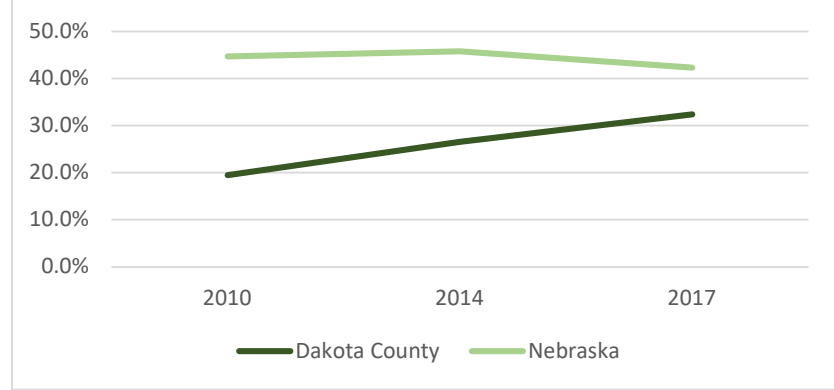

Education Highlights

SC Kindergarteners Meeting FAST Benchmarks

	2018-19	2019-20
Kindergarteners Meeting Benchmarks	37.49%	48.00%

SC Preschoolers Meeting IGDl Benchmarks

	2018-19	2019-20
Preschoolers Meeting Benchmarks	8.00%	8.90%

3-4 Year Olds in Preschool (Iowa)

	2000	2017	2018
Woodbury County	45.3%	44.7%	39.1%
Iowa	41.0%	47.5%	46.7%

3-4 Year Olds in Preschool (Nebraska)

	2010	2014	2017
Dakota County	19.5%	26.5%	32.4%
Nebraska	44.7%	45.8%	42.3%