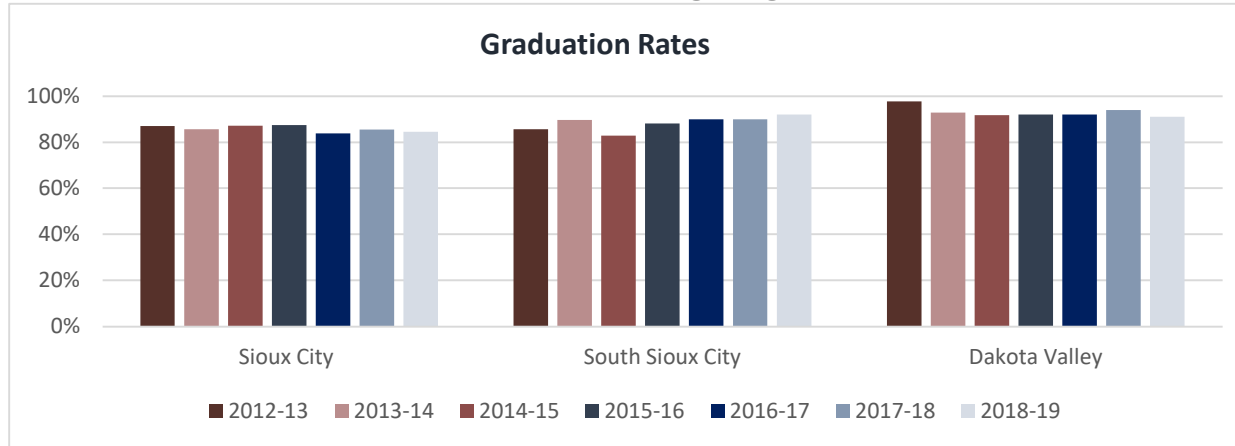

3-4 Year Olds in Preschool (Iowa)

	2000	2017	2018
Woodbury County	45.3%	44.7%	39.1%
Iowa	41.0%	47.5%	46.7%

3-4 Year Olds in Preschool (Nebraska)

	2010	2014	2017
Dakota County	19.5%	26.5%	32.4%
Nebraska	44.7%	45.8%	42.3%

Education Highlights

	2012-13	2013-14	2014-15	2015-16	2016-17	2017-18	2018-19
Sioux City	87.1%	85.6%	87.2%	87.5%	83.9%	85.5%	84.5%
South Sioux City	85.6%	89.7%	82.8%	88.2%	89.9%	90.0%	92.0%
Dakota Valley	97.7%	92.9%	91.8%	92.0%	92.0%	94.0%	91.0%