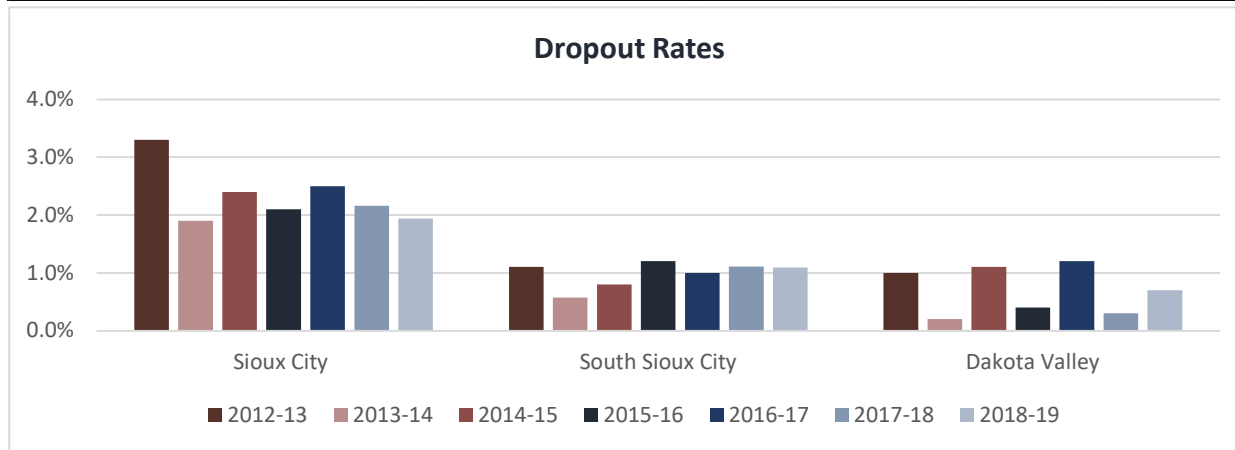

3-4 Year Olds in Preschool (Iowa)

	2000	2017	2018
Woodbury County	45.3%	44.7%	39.1%
Iowa	41.0%	47.5%	46.7%

3-4 Year Olds in Preschool (Nebraska)

	2010	2014	2017
Dakota County	19.5%	26.5%	32.4%
Nebraska	44.7%	45.8%	42.3%

Education Highlights

	2012-13	2013-14	2014-15	2015-16	2016-17	2017-18	2018-19
Sioux City	87.1%	85.6%	87.2%	87.5%	83.9%	85.5%	84.5%
South Sioux City	85.6%	89.7%	82.8%	88.2%	89.9%	90.0%	92.0%
Dakota Valley	97.7%	92.9%	91.8%	92.0%	92.0%	94.0%	91.0%

	2012-13	2013-14	2014-15	2015-16	2016-17	2017-18	2018-19
Sioux City	3.3%	1.9%	2.4%	2.1%	2.5%	2.2%	1.9%
South Sioux City	1.1%	0.6%	0.8%	1.2%	1.0%	1.1%	1.1%
Dakota Valley	1.0%	0.2%	1.1%	0.4%	1.2%	0.3%	0.7%