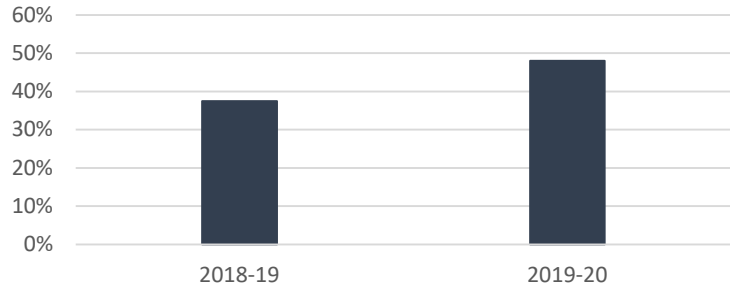

Education Highlights

SC Kindergarteners Meeting FAST Benchmarks

	2018-19	2019-20
Kindergarteners Meeting Benchmarks	37.49%	48.00%

SC Preschoolers Meeting IGDl Benchmarks

	2018-19	2019-20
Preschoolers Meeting Benchmarks	8.00%	8.90%

3-4 Year Olds in Preschool (Iowa)

	2000	2017	2018
Woodbury County	45.3%	44.7%	39.1%
Iowa	41.0%	47.5%	46.7%

3-4 Year Olds in Preschool (Nebraska)

	2010	2014	2017
Dakota County	19.5%	26.5%	32.4%
Nebraska	44.7%	45.8%	42.3%