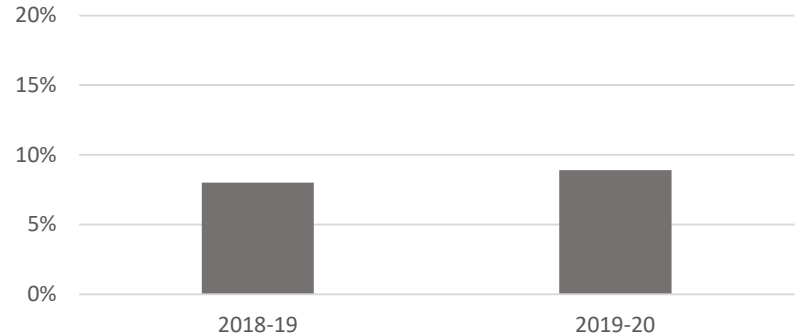

Education Highlights

SC Kindergarteners Meeting FAST Benchmarks

	2018-19	2019-20
Kindergarteners Meeting Benchmarks	37.49%	48.00%

SC Preschoolers Meeting IGDl Benchmarks

	2018-19	2019-20
Preschoolers Meeting Benchmarks	8.00%	8.90%

3-4 Year Olds in Preschool (Iowa)

	2000	2017	2018
Woodbury County	45.3%	44.7%	39.1%
Iowa	41.0%	47.5%	46.7%

3-4 Year Olds in Preschool (Nebraska)

	2010	2014	2017
Dakota County	19.5%	26.5%	32.4%
Nebraska	44.7%	45.8%	42.3%