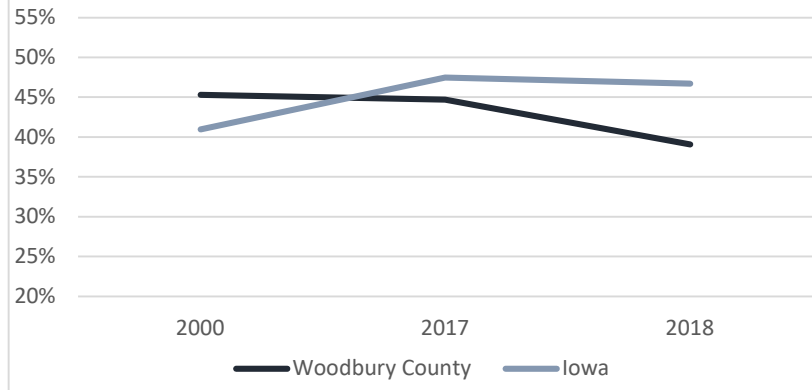

Education Highlights

SC Kindergarteners Meeting FAST Benchmarks

	2018-19	2019-20
Kindergarteners Meeting Benchmarks	37.49%	48.00%

SC Preschoolers Meeting IGDl Benchmarks

	2018-19	2019-20
Preschoolers Meeting Benchmarks	8.00%	8.90%

3-4 Year Olds in Preschool (Iowa)

	2000	2017	2018
Woodbury County	45.3%	44.7%	39.1%
Iowa	41.0%	47.5%	46.7%

3-4 Year Olds in Preschool (Nebraska)

	2010	2014	2017
Dakota County	19.5%	26.5%	32.4%
Nebraska	44.7%	45.8%	42.3%

Education Highlights

	2012-13	2013-14	2014-15	2015-16	2016-17	2017-18	2018-19
Sioux City	87.1%	85.6%	87.2%	87.5%	83.9%	85.5%	84.5%
South Sioux City	85.6%	89.7%	82.8%	88.2%	89.9%	90.0%	92.0%
Dakota Valley	97.7%	92.9%	91.8%	92.0%	92.0%	94.0%	91.0%