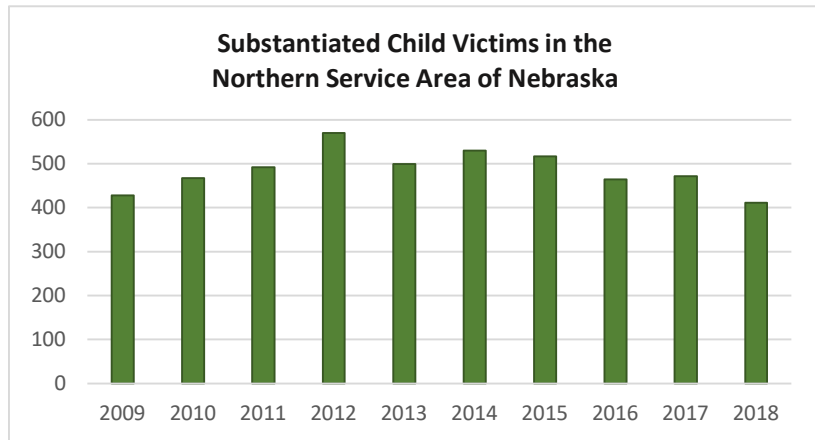

2009	2010	2011	2012	2013	2014	2015	2016	2017	2018
NSA-NE	428	467	492	570	499	530	517	464	472	411
	2009	2010	2011	2012	2013	2014	2015	2016	2017	2018
NE	5,437	5,169	5,074	4,306	4,657	4,137	3,691	3,725	3,612	3,346