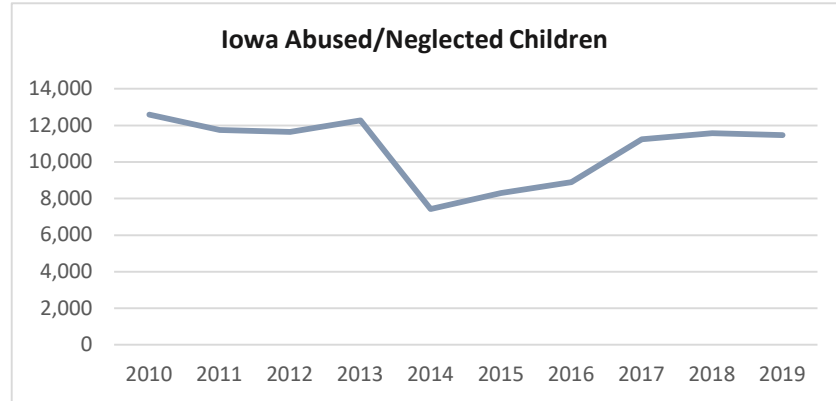

Safety Highlights

	2010	2011	2012	2013	2014	2015	2016	2017	2018	2019
WC	540	464	411	494	351	447	448	654	594	631
	2010	2011	2012	2013	2014	2015	2016	2017	2018	2019
IA	12,595	11,747	11,637	12,276	7,429	8,298	8,892	11,236	11,568	11,468