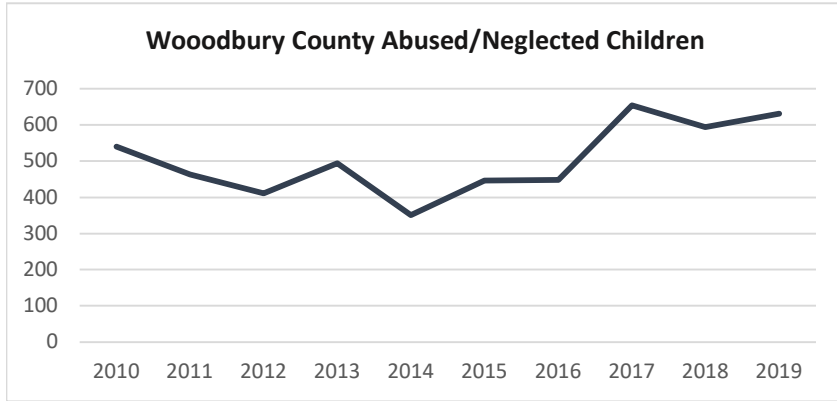

Safety Highlights

	2010	2011	2012	2013	2014	2015	2016	2017	2018	2019
WC	540	464	411	494	351	447	448	654	594	631
	2010	2011	2012	2013	2014	2015	2016	2017	2018	2019
IA	12,595	11,747	11,637	12,276	7,429	8,298	8,892	11,236	11,568	11,468