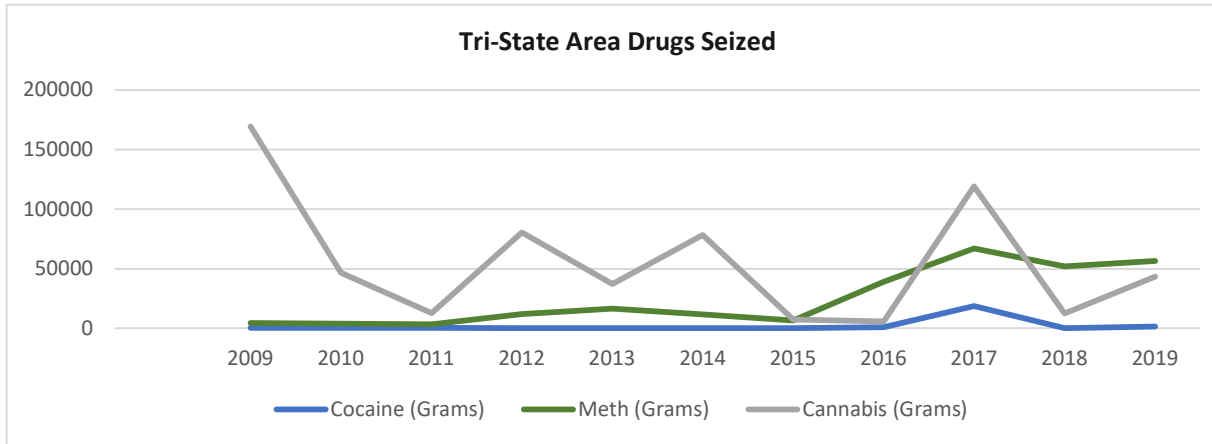

# Safety Highlights

|                         | 2009      | 2010     | 2011     | 2012     | 2013     | 2014     | 2015    | 2016     | 2017      | 2018     | 2019     |
|-------------------------|-----------|----------|----------|----------|----------|----------|---------|----------|-----------|----------|----------|
| <b>Cocaine (Grams)</b>  | 356.0     | 389.0    | 433.0    | 102.0    | 107.0    | 78.0     | 0.0     | 1,026.6  | 18,593.2  | 51.0     | 1,362.1  |
| <b>Meth (Grams)</b>     | 4,631.0   | 3,636.0  | 3,386.0  | 12,107.0 | 16,481.0 | 11,875.0 | 6,509.3 | 39,158.0 | 67,022.5  | 51,888.0 | 56,552.6 |
| <b>Cannabis (Grams)</b> | 169,456.0 | 46,483.0 | 12,756.0 | 80,300.0 | 37,367.0 | 78,367.0 | 7,359.0 | 5,806.0  | 118,989.5 | 12,441.0 | 43,532.6 |

|           | 2009 | 2010 | 2011 | 2012 | 2013 | 2014 | 2015 | 2016 | 2017 | 2018 |
|-----------|------|------|------|------|------|------|------|------|------|------|
| <b>WC</b> | 17.4 | 19.5 | 19.1 | 15.3 | 18.6 | 13.7 | 16.8 | 16.6 | 24.2 | 22.0 |
| <b>IA</b> | 17.8 | 18.0 | 17.6 | 16.1 | 17.3 | 10.5 | 11.4 | 12.2 | 15.6 | 15.8 |