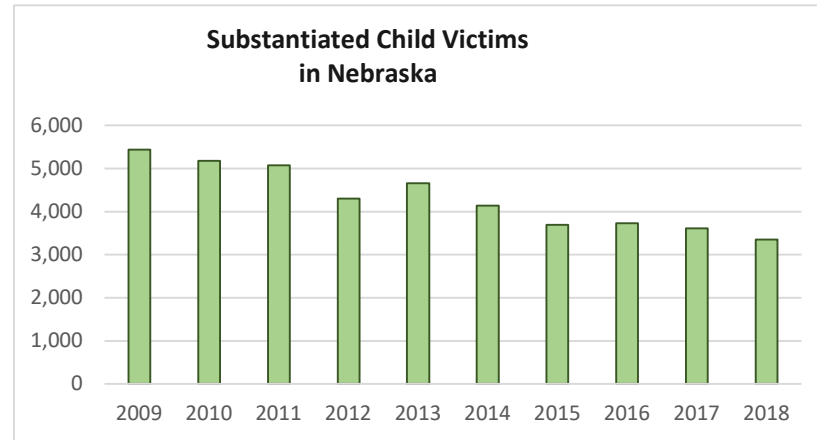

2009	2010	2011	2012	2013	2014	2015	2016	2017	2018
NSA-NE	428	467	492	570	499	530	517	464	472	411
	2009	2010	2011	2012	2013	2014	2015	2016	2017	2018
NE	5,437	5,169	5,074	4,306	4,657	4,137	3,691	3,725	3,612	3,346