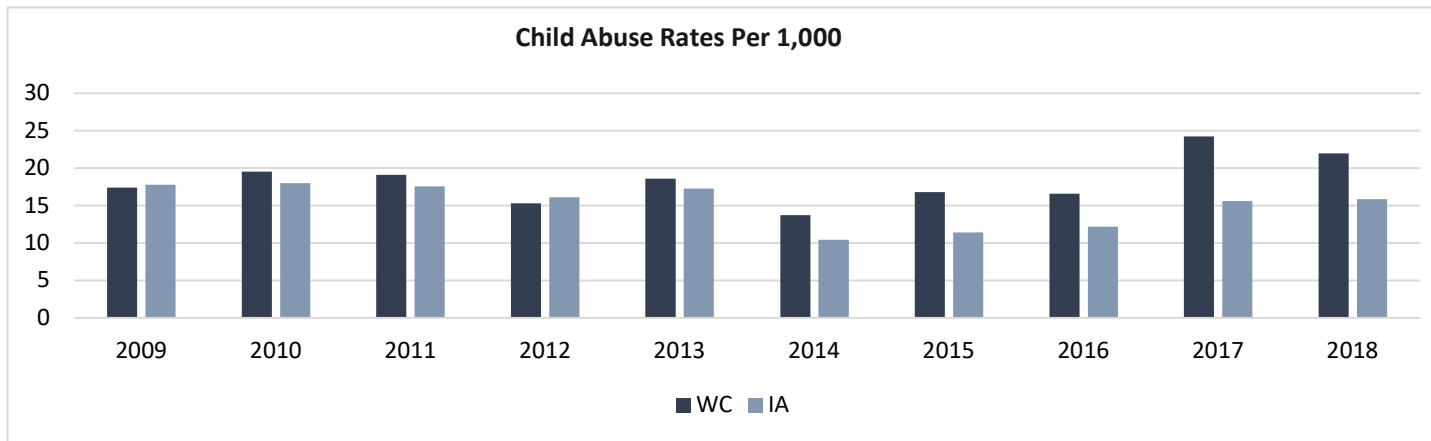

# Safety Highlights

|                         | 2009      | 2010     | 2011     | 2012     | 2013     | 2014     | 2015    | 2016     | 2017      | 2018     | 2019     |
|-------------------------|-----------|----------|----------|----------|----------|----------|---------|----------|-----------|----------|----------|
| <b>Cocaine (Grams)</b>  | 356.0     | 389.0    | 433.0    | 102.0    | 107.0    | 78.0     | 0.0     | 1,026.6  | 18,593.2  | 51.0     | 1,362.1  |
| <b>Meth (Grams)</b>     | 4,631.0   | 3,636.0  | 3,386.0  | 12,107.0 | 16,481.0 | 11,875.0 | 6,509.3 | 39,158.0 | 67,022.5  | 51,888.0 | 56,552.6 |
| <b>Cannabis (Grams)</b> | 169,456.0 | 46,483.0 | 12,756.0 | 80,300.0 | 37,367.0 | 78,367.0 | 7,359.0 | 5,806.0  | 118,989.5 | 12,441.0 | 43,532.6 |

|           | 2009 | 2010 | 2011 | 2012 | 2013 | 2014 | 2015 | 2016 | 2017 | 2018 |
|-----------|------|------|------|------|------|------|------|------|------|------|
| <b>WC</b> | 17.4 | 19.5 | 19.1 | 15.3 | 18.6 | 13.7 | 16.8 | 16.6 | 24.2 | 22.0 |
| <b>IA</b> | 17.8 | 18.0 | 17.6 | 16.1 | 17.3 | 10.5 | 11.4 | 12.2 | 15.6 | 15.8 |